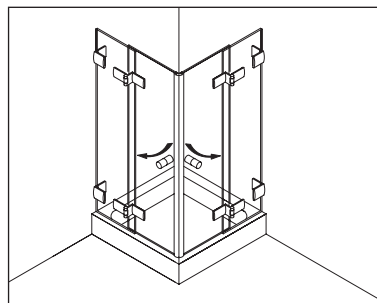

Typ / Type 220 überlappend

Eckkabine,
2 Drehtüren an Fixteilen

Corner shower enclosure with two swing doors and two in-line panels