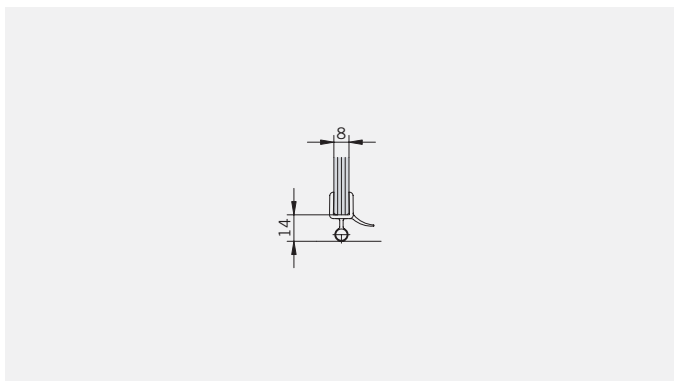

TYP 100
TYPE 100

Art.-Nr.	Bezeichnung	description
01.2710	Band Glas/Wand 90°	Hinge glass/wall 90°
04.5030	Wasserabweiser für 8 mm Glas	Water disperser for 8mm glass
04.5910	Schlauchdichtung für 8 mm Glas	Soft nose seal for 8mm glass
04.5290	Magnetdichtung 90° für 6-8mm Glas	Magnetic seal 90° for 6-8mm glass
05.0500	Türknoopf	Door knob
04.0250	Magnetleistenträger	Magnetic support profile

Details