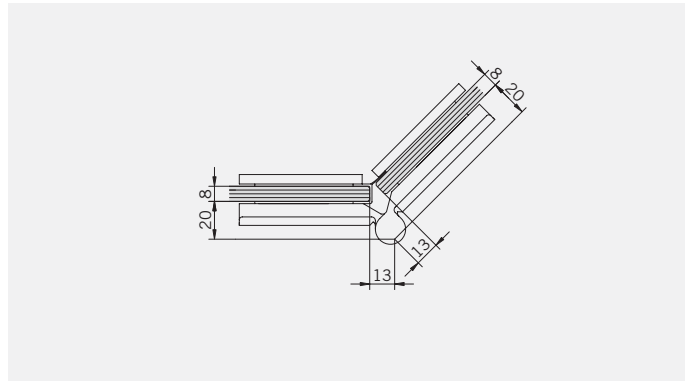

TYP 250
TYPE 250

Art.-Nr.	Bezeichnung	description
01.2720	Band Glas/Glas 135°	Hinge glass/glass 135°
01.2740	Winkel Glas/Wand	Bracket glass/wall
04.5030	Wasserabweiser für 8 mm Glas	Water disperser for 8 mm glass
04.5140	Mitteldichtung 135° für 8 mm Glas	Middle seal 135° for 8 mm glass
04.5360	Magnetdichtung 180° (KS)	Magnetic seal 180°
05.0230	Haltestange 135° mit Anschlag	Support bar glass/glass 135° with door stop
05.0500	Türknoopf	Door knob

Details