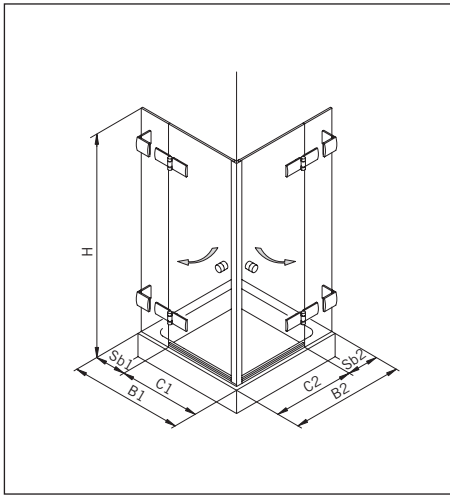

TYP 220
TYPE 220