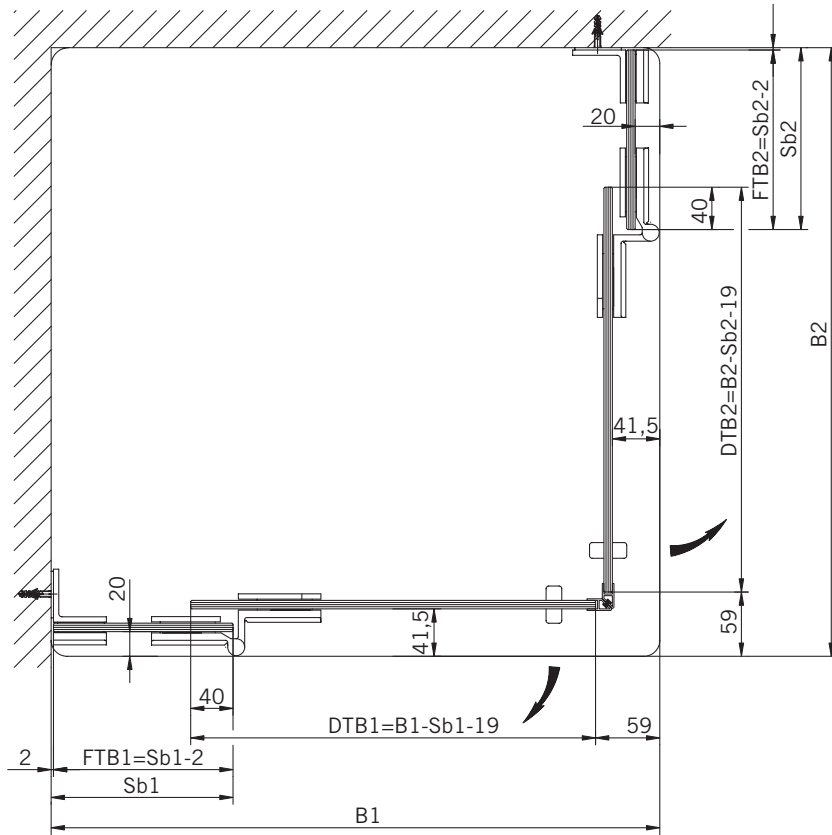

TYP 220 überlappend

TYPE 220 overlapping

Draufsicht / Für Duschen mit Duschtasse

Top view / For showers with shower tray