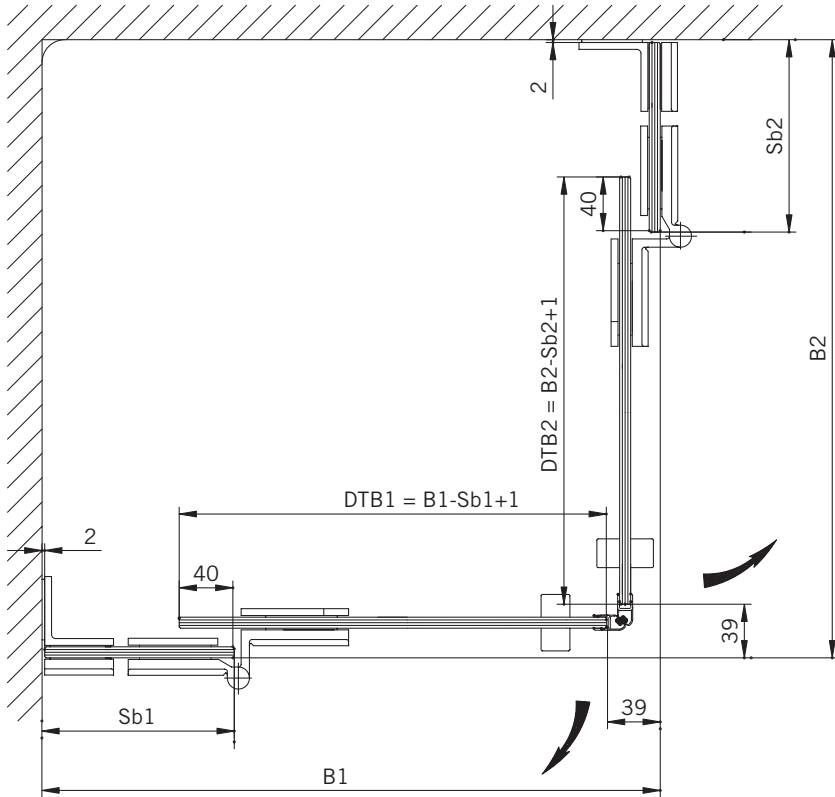

TYP 220 überlappend
TYPE 220 overlapping

Draufsicht / Für Duschen ohne Duschtasse
Top view / For showers without shower tray