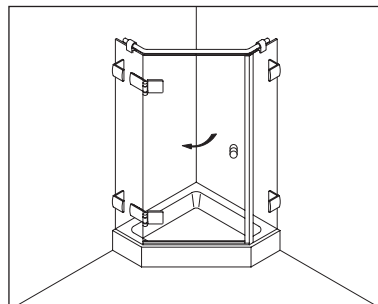

Typ / Type 255

Fünfeckkabine,
1 Drehtür, 2 Fixteile
Pentagonal shower enclosure with swing
door and two in-line panels