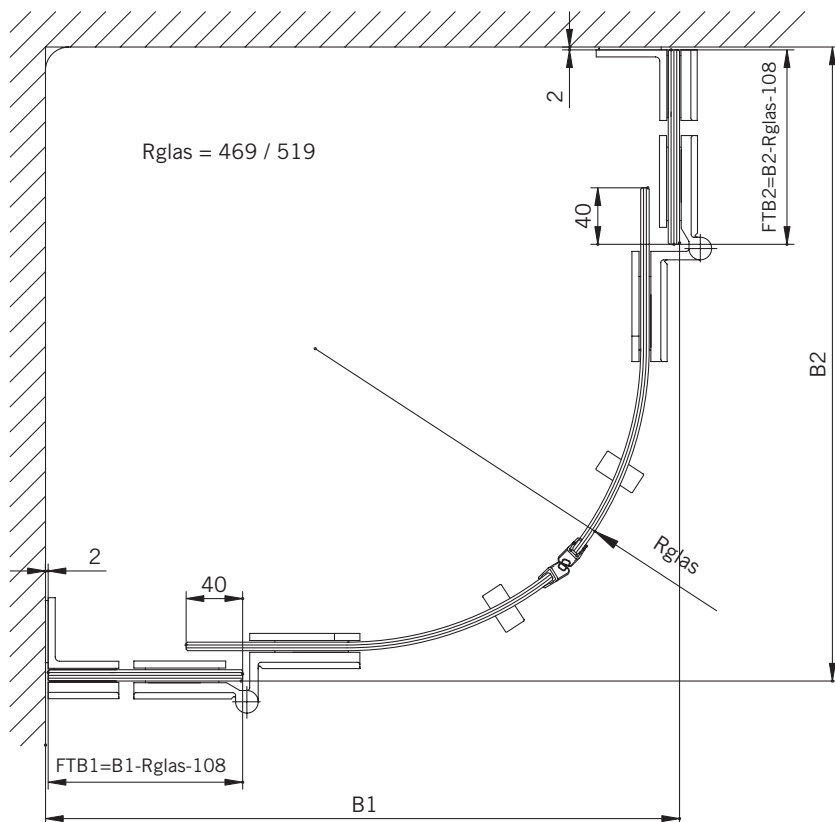

TYP 260 überlappend
TYPE 260 overlapping

Draufsicht / Für Duschen ohne Duschtasse
Top view / For showers without shower tray