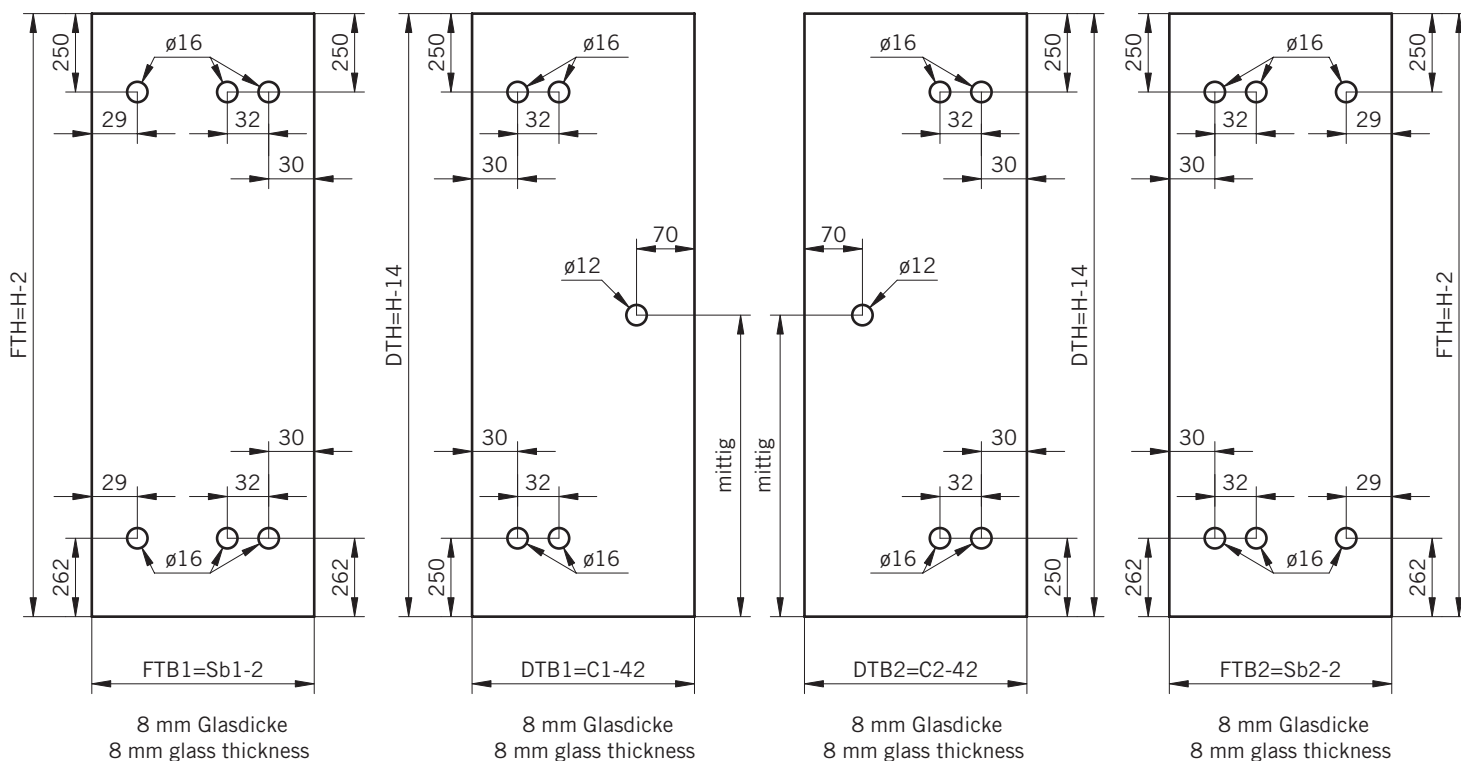

Glasbearbeitung / Für Duschen mit Duschtasse
Glass preparation / For showers with shower tray