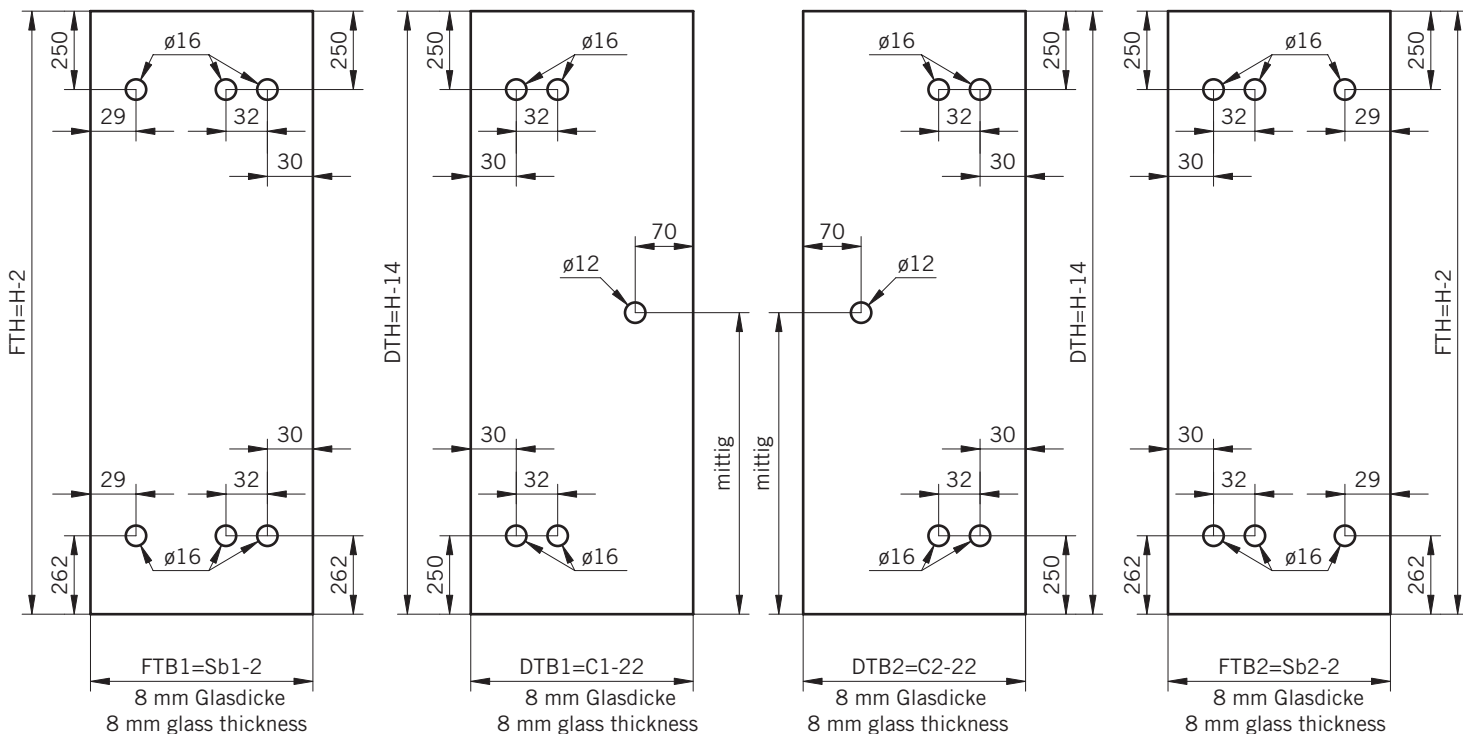

Glasbearbeitung / Für Duschen **ohne** Duschtasse
Glass preparation / For showers **without** shower tray