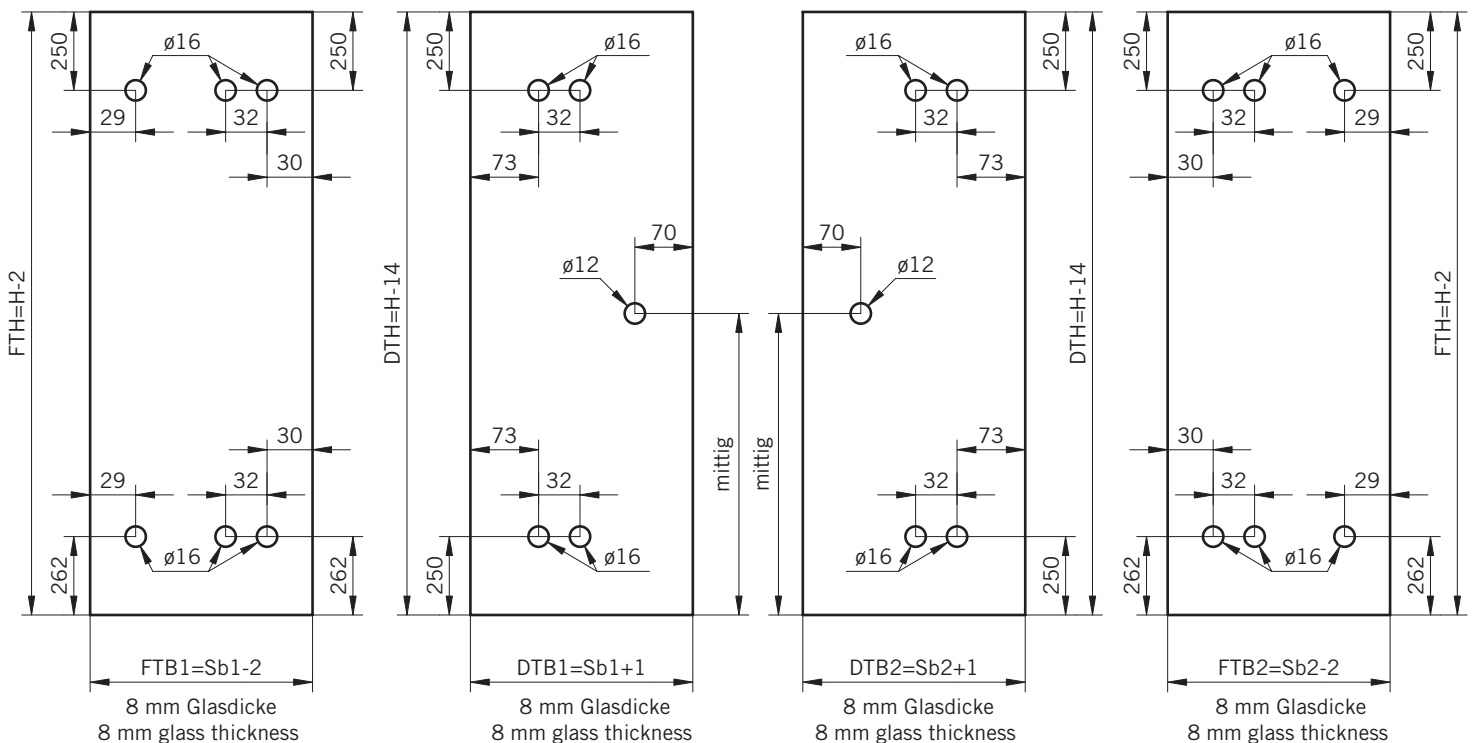

Glasbearbeitung / Für Duschen ohne Duschtasse
Glass preparation / For showers without shower tray