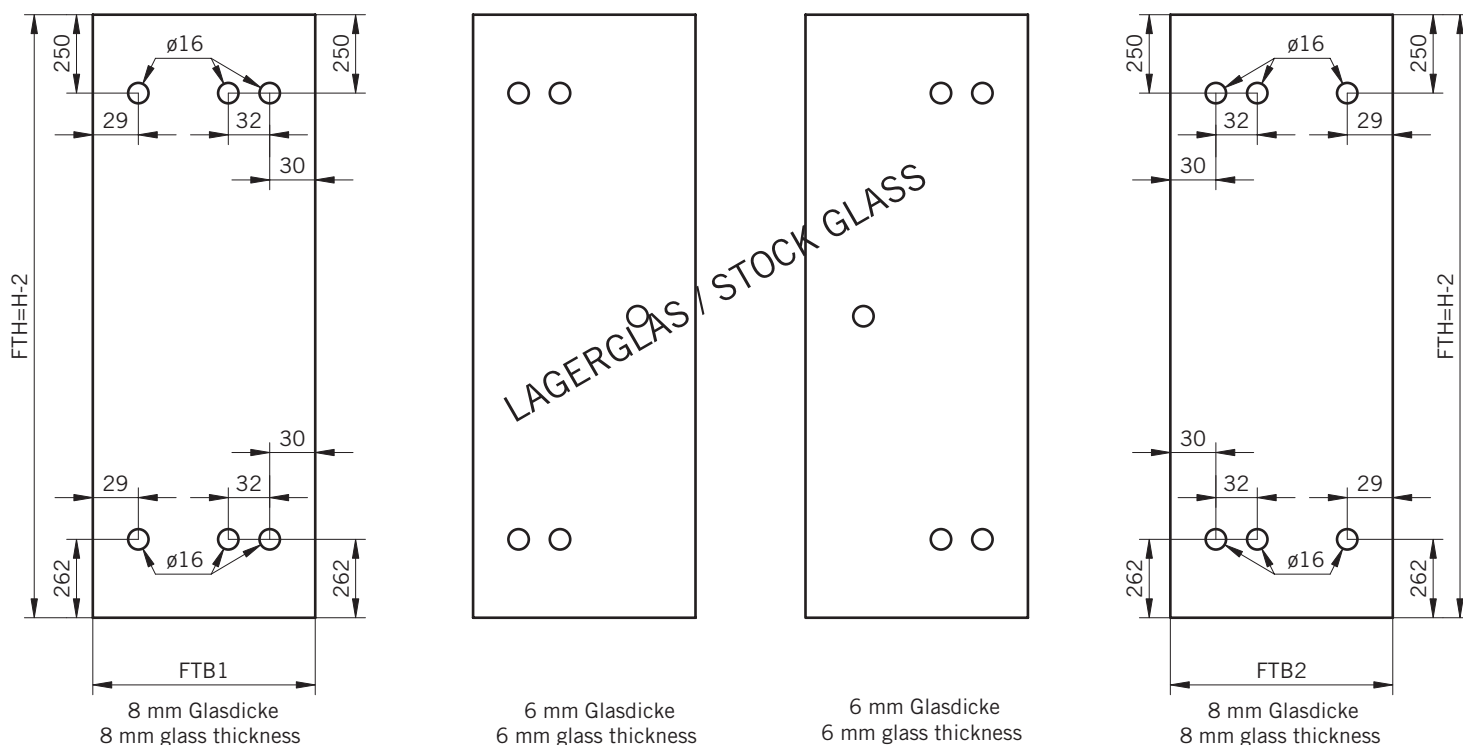

Glasbearbeitung / Für Duschen ohne Duschtasse
Glass preparation / For showers without shower tray