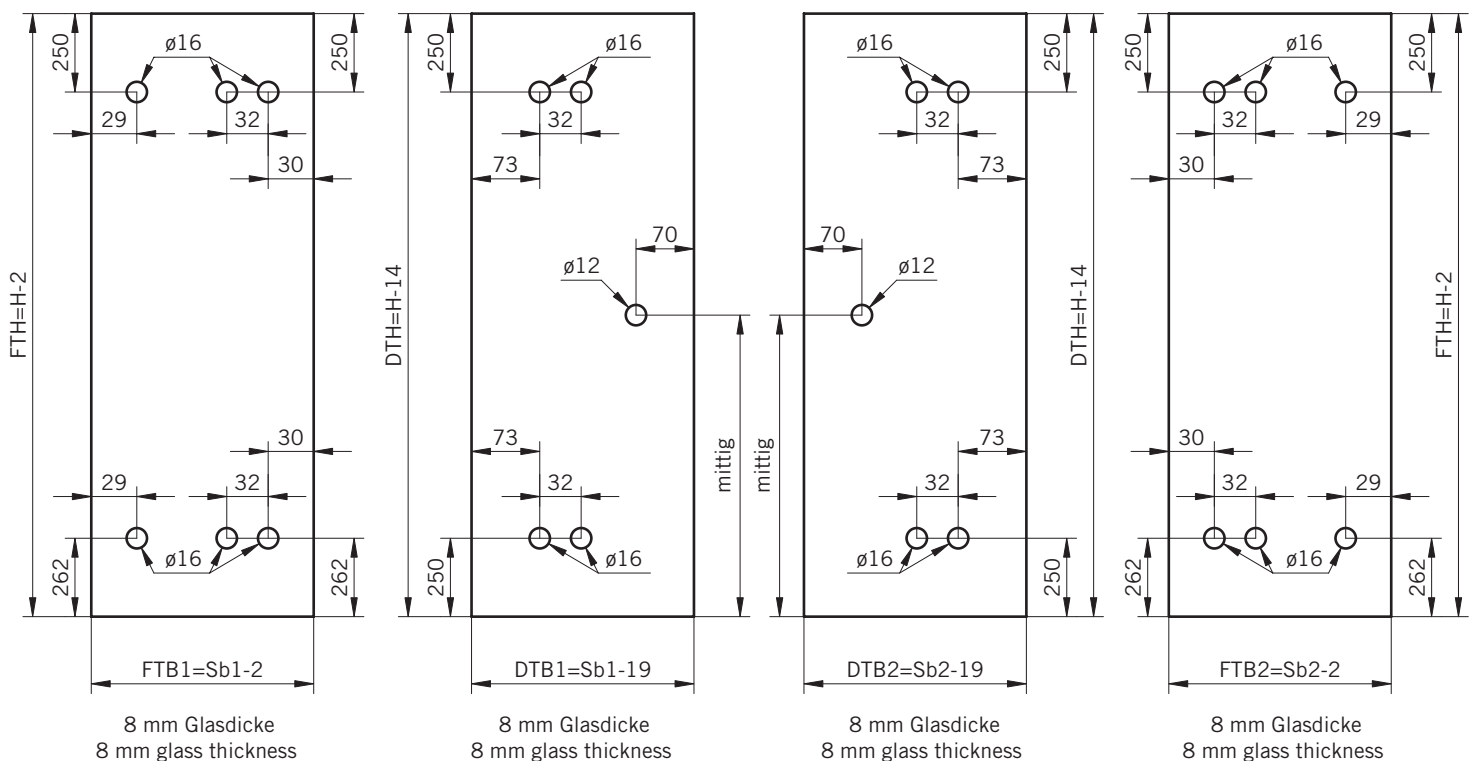

Glasbearbeitung / Für Duschen mit Duschtasse

Glass preparation / For showers with shower tray