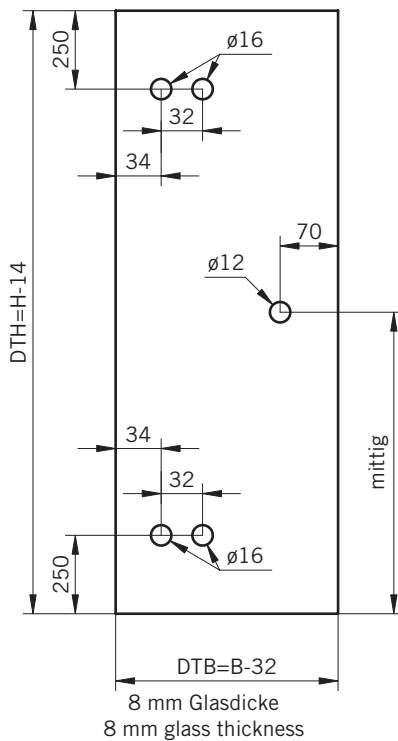

Glasbearbeitung / Für Duschen mit/ohne Duschtasse
Glass preparation / For showers with/without shower tray