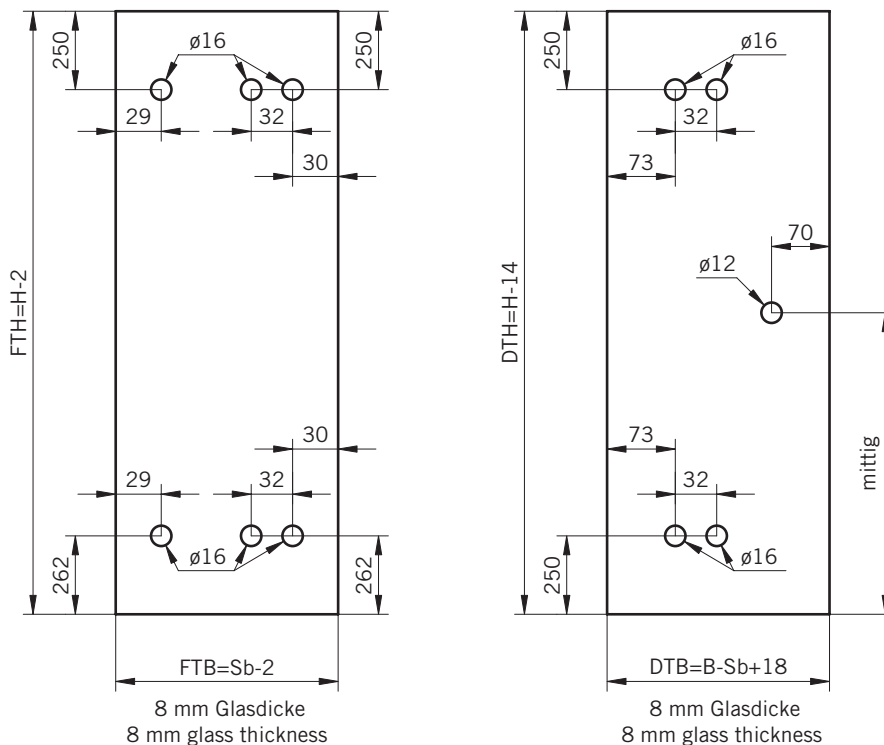

Glasbearbeitung / Für Duschen mit/ohne Duschtasse

Glass preparation / For showers with/without shower tray