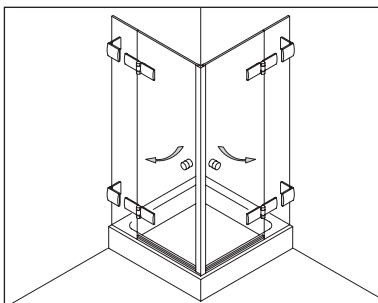

Typ / Type 220

Eckkabine,
2 Drehtüren an Fixteilen

Corner shower enclosure with two swing doors and two in-line panels