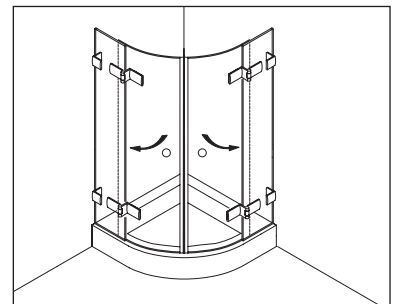

Typ / Type 260 überlappend

Viertelkreiskabine,
2 gebogene Drehtüren an Fixteilen
Curved shower enclosure with two
curved glass swing doors and two in-line
panels