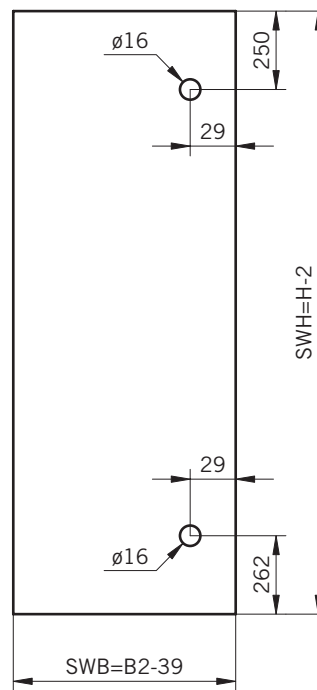

8 mm Glasdicke
8 mm glass thickness