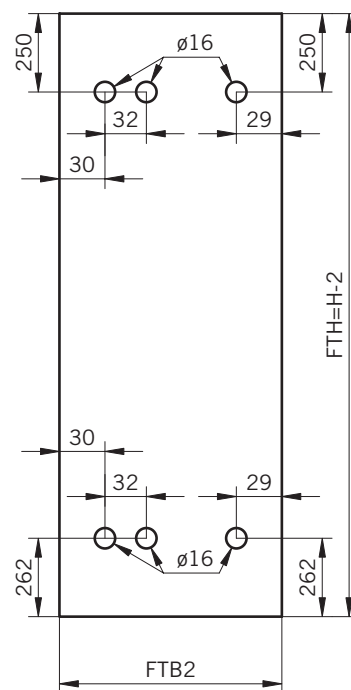

8 mm Glasdicke
8 mm glass thickness

verfügbare Lagergläser / available stock glass:

RW = 500 mm, 550 mm

6 mm Glasdicke
6 mm glass thickness

6 mm Glasdicke
6 mm glass thickness

8 mm Glasdicke
8 mm glass thickness