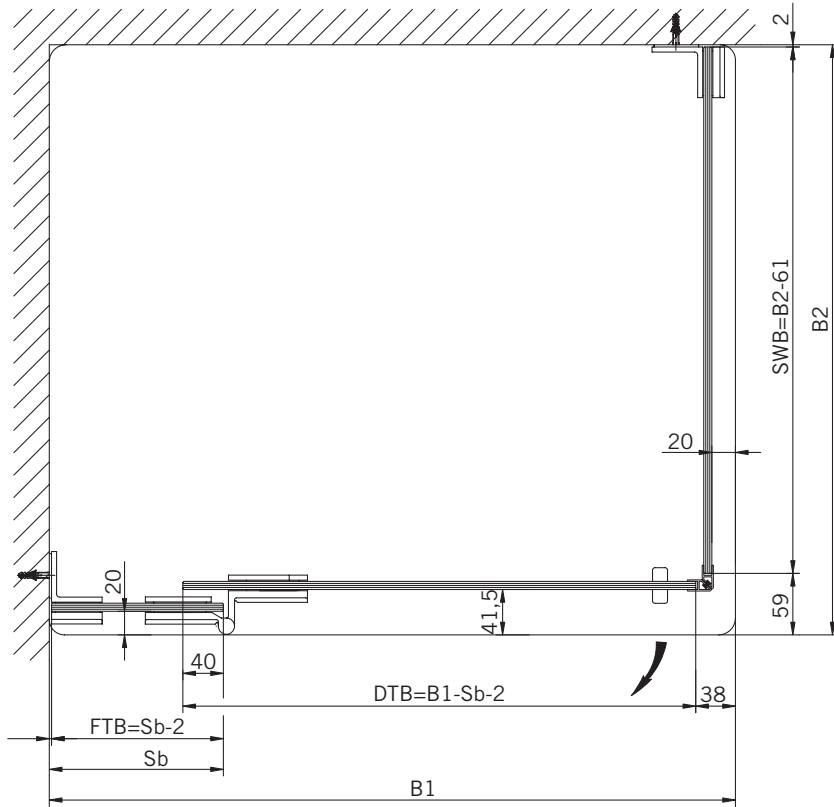

TYP 230 überlappend
TYPE 230 overlapping

Draufsicht / Für Duschen mit Duschtasse
Top view / For showers with shower tray