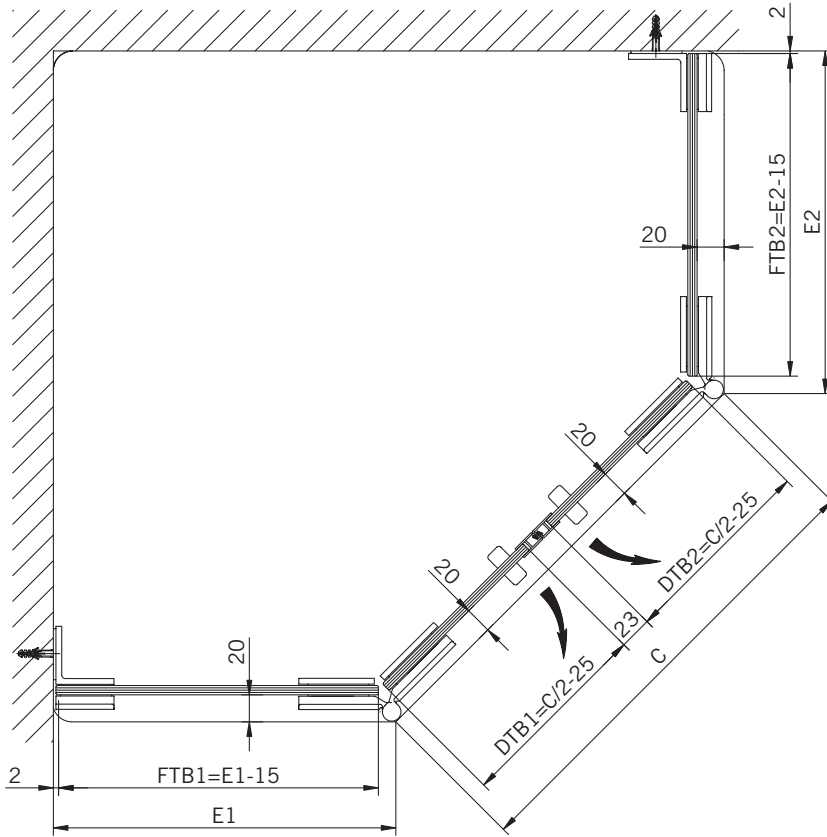

TYP 250
TYPE 250

Draufsicht / Für Duschen **mit** Duschtasse
Top view / For showers **with** shower tray