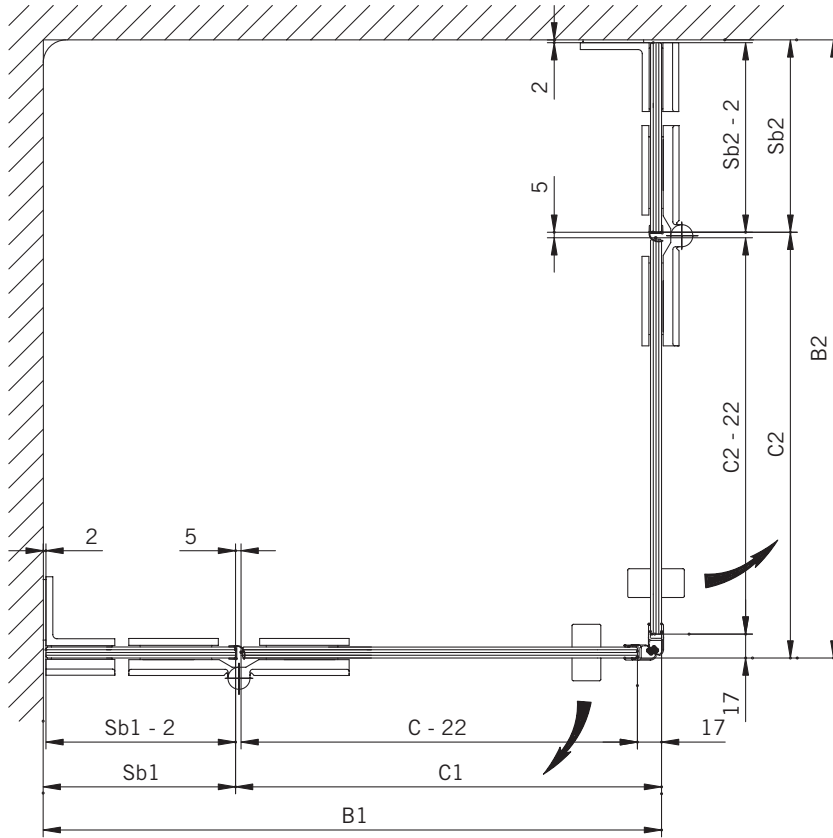

TYP 220
TYPE 220

Draufsicht / Für Duschen **ohne** Duschtasse
Top view / For showers **without** shower tray