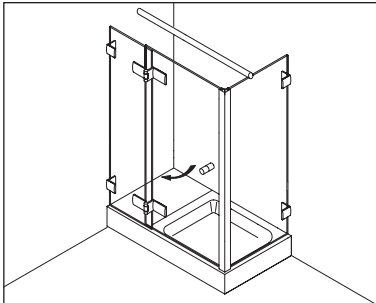

Drehtüren - Swing doors

Typenübersicht

Type index

Typ / Type 230 überlappend

Eckkabine,
1 Drehtür am Fixteil, 1 Seitenwand
Corner shower enclosure with swing door
and in-line panel, and 90° side panel